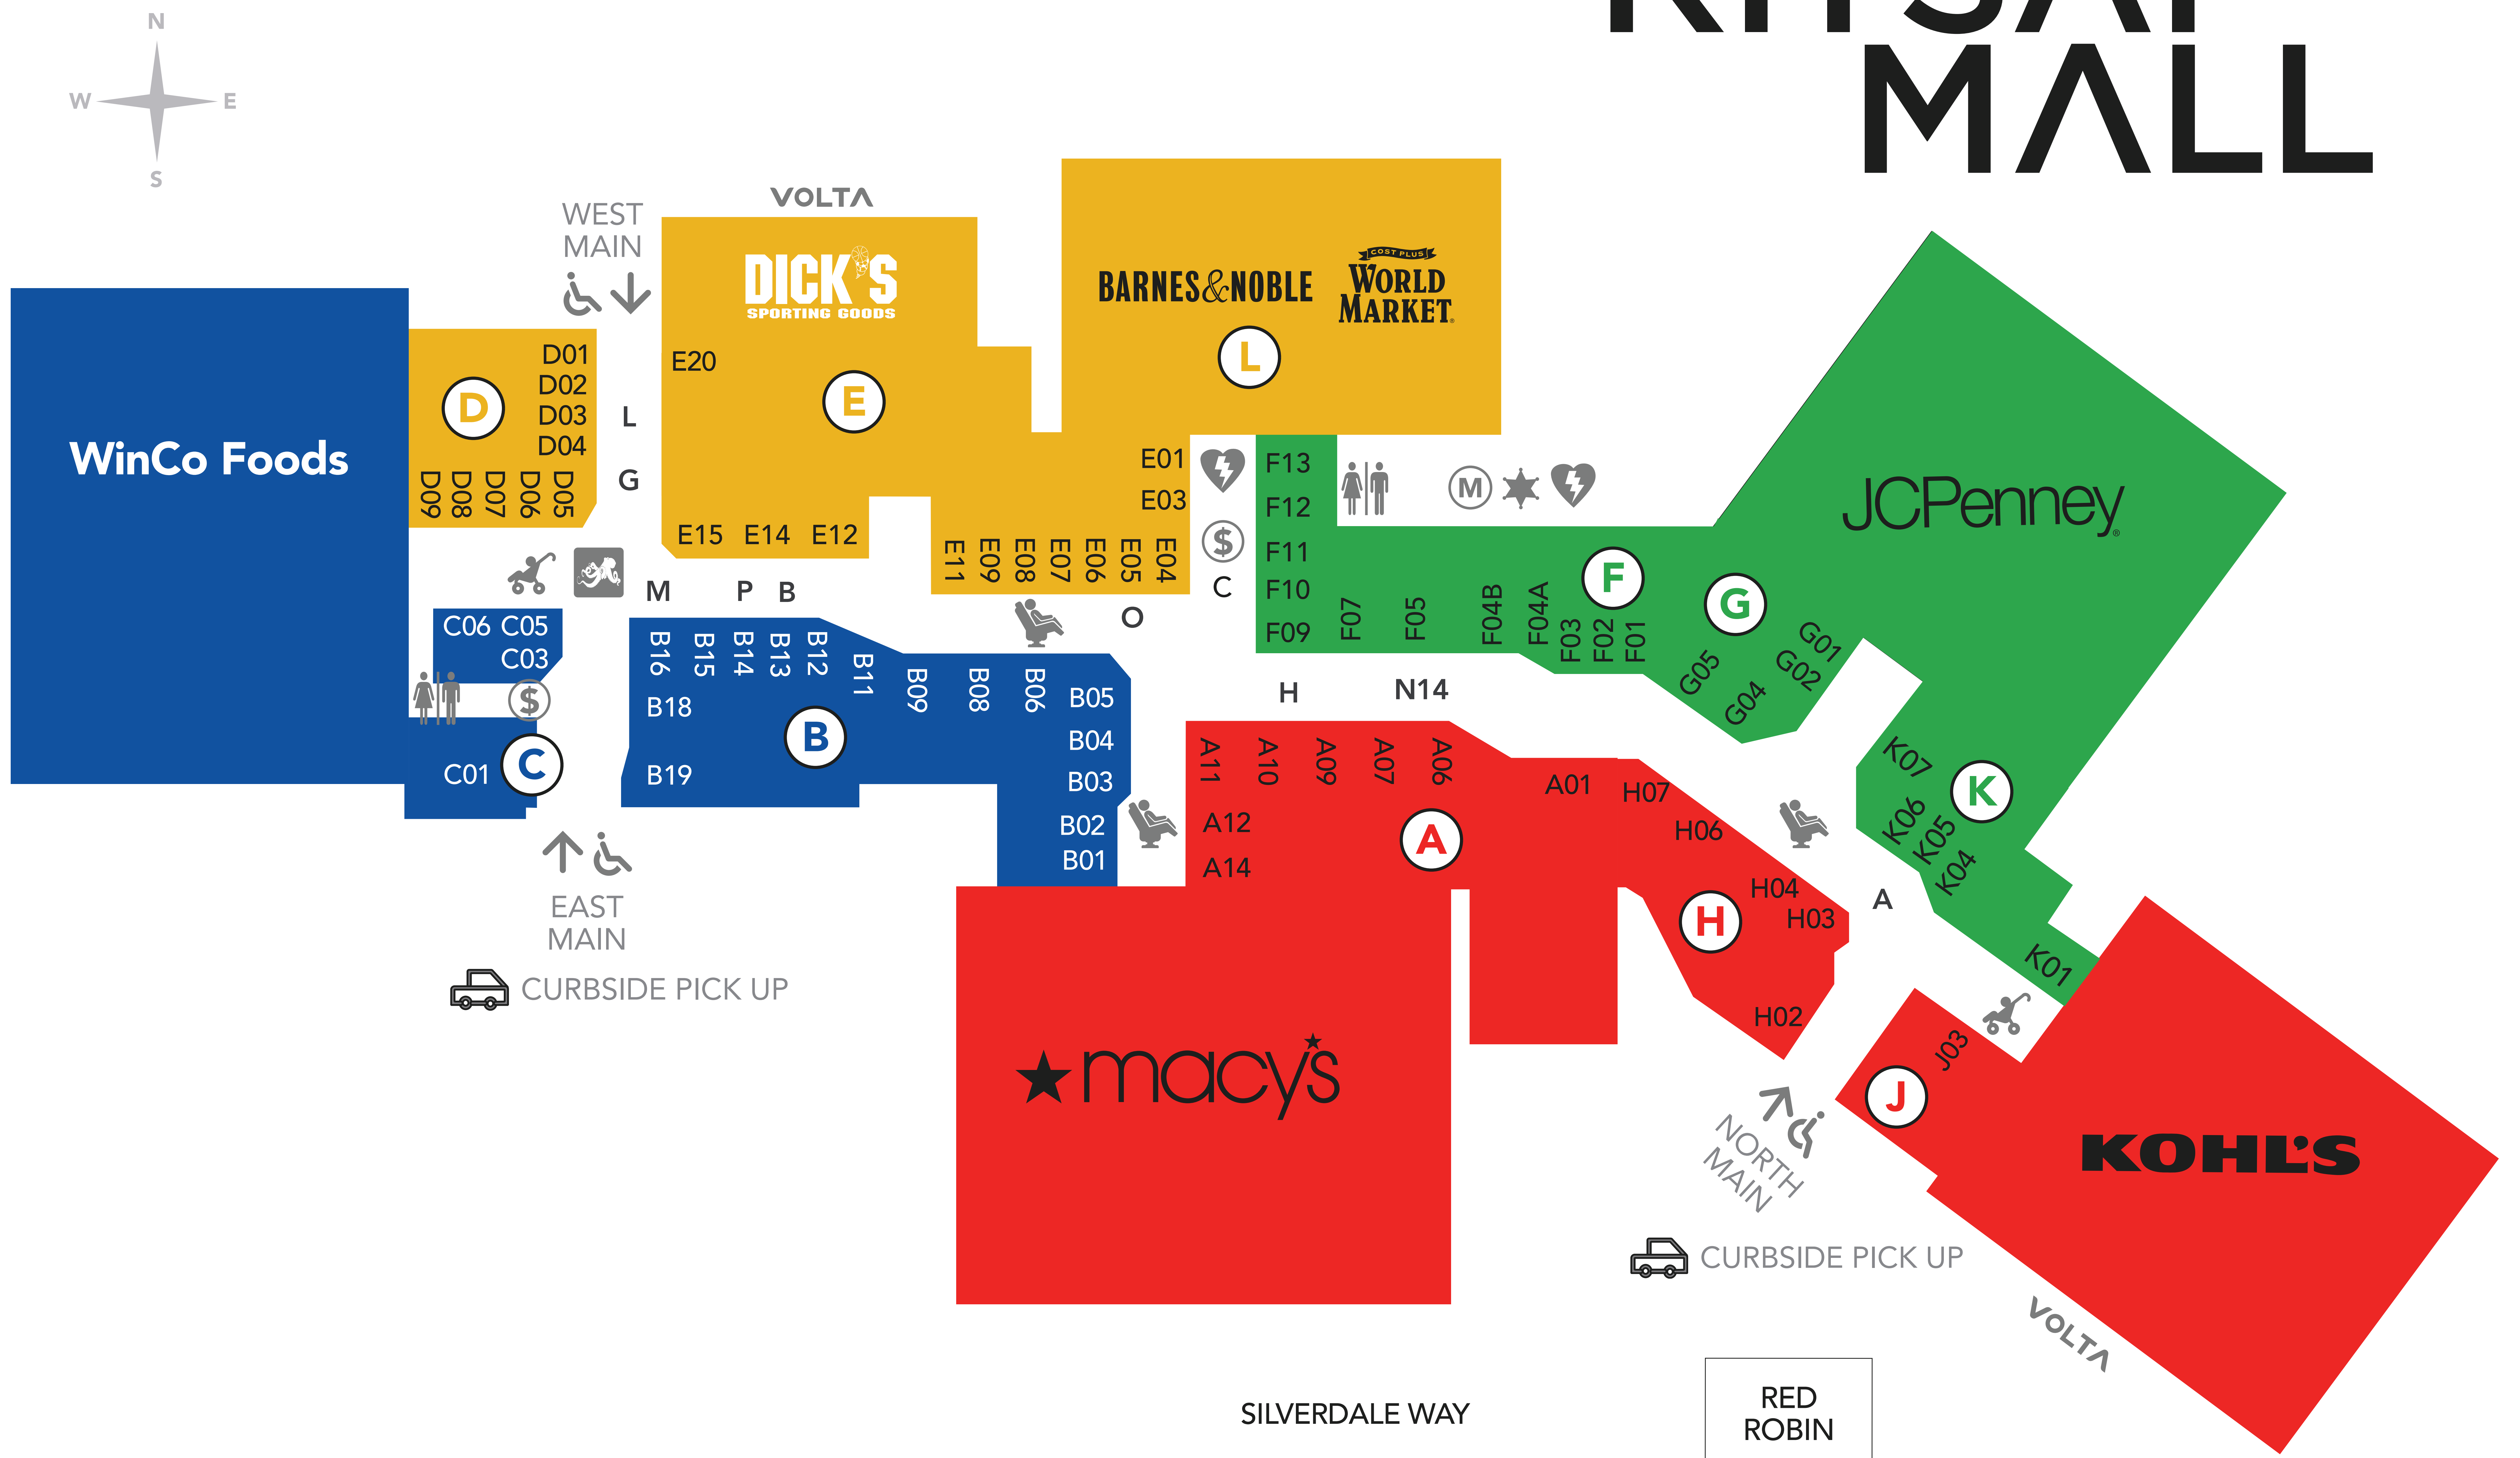

KITSAP MALL

= Coming Soon

-  ATM
-  Public Restrooms
-  Smarte Carte Strollers
-  AED (Automatic External Defibrillator)
-  Automatic Doors
-  Management Office
360.698.2555
-  Curbside Pick Up
-  Mall Entrance
-  Periscope Place
Children's Play Area
-  VOLTA
Volta Electric Car
Charging Stations
-  Relax & Recharge
Massage Chairs
-  Security
360.731.5129

ANCHOR STORES

Barnes & Noble
Dick's Sporting Goods
JCPenney
Kohl's
Macy's
WinCo Foods

WOMEN'S APPAREL

B11 American Eagle Outfitters
A10 BoxLunch
B06 Buckle
E08 Fuego
A01 H&M
E07 Hot Topic
A07 Pink
F07 Torrid
A07 Victoria's Secret
B13 Zumiez

HEALTH & BEAUTY

A12 Alayna Beauty
A14 Homeport Spa
MAC (Inside Macy's)
JCPenney Salon
JCPenney Beauty
Sephora (Inside Kohl's)

MUSIC, ELECTRONICS & VIDEO

G04 Arcade
D05 Arcade II
D01 AT&T
D07 Cricket Wireless
E07 Hot Topic
F09 MobileXPress
H06 T-Mobile
E06 Verizon Wireless
M ZAGG InvisibleSHIELD

SPECIALTY SHOPS & SERVICES

B12 Bath & Body Works
F01 Bremerton Northern Model Railroad
K01 Church Alive
G02 Clam Island Rowing
C Coastalvania
E11 Community Room
L Cost Plus World Market
F12 Cupcake Candles
B02 Greater Kitsap Visitor Center
F13 H&R Block
H Hickory Farms
A Innovative Photos (North Court near Kohl's)
G Innovative Photos (West Main Entrance near Dicks Sporting Goods)
K06 Just Sports
D08 Kitsap Comic and Games
K07 Kitsap Crafter's Market
L LA Minis
A09 LensCrafters
O Ornaments
H07 Perfume Gallery
Portrait Studio (inside JCPenney)
F04B See's Candies